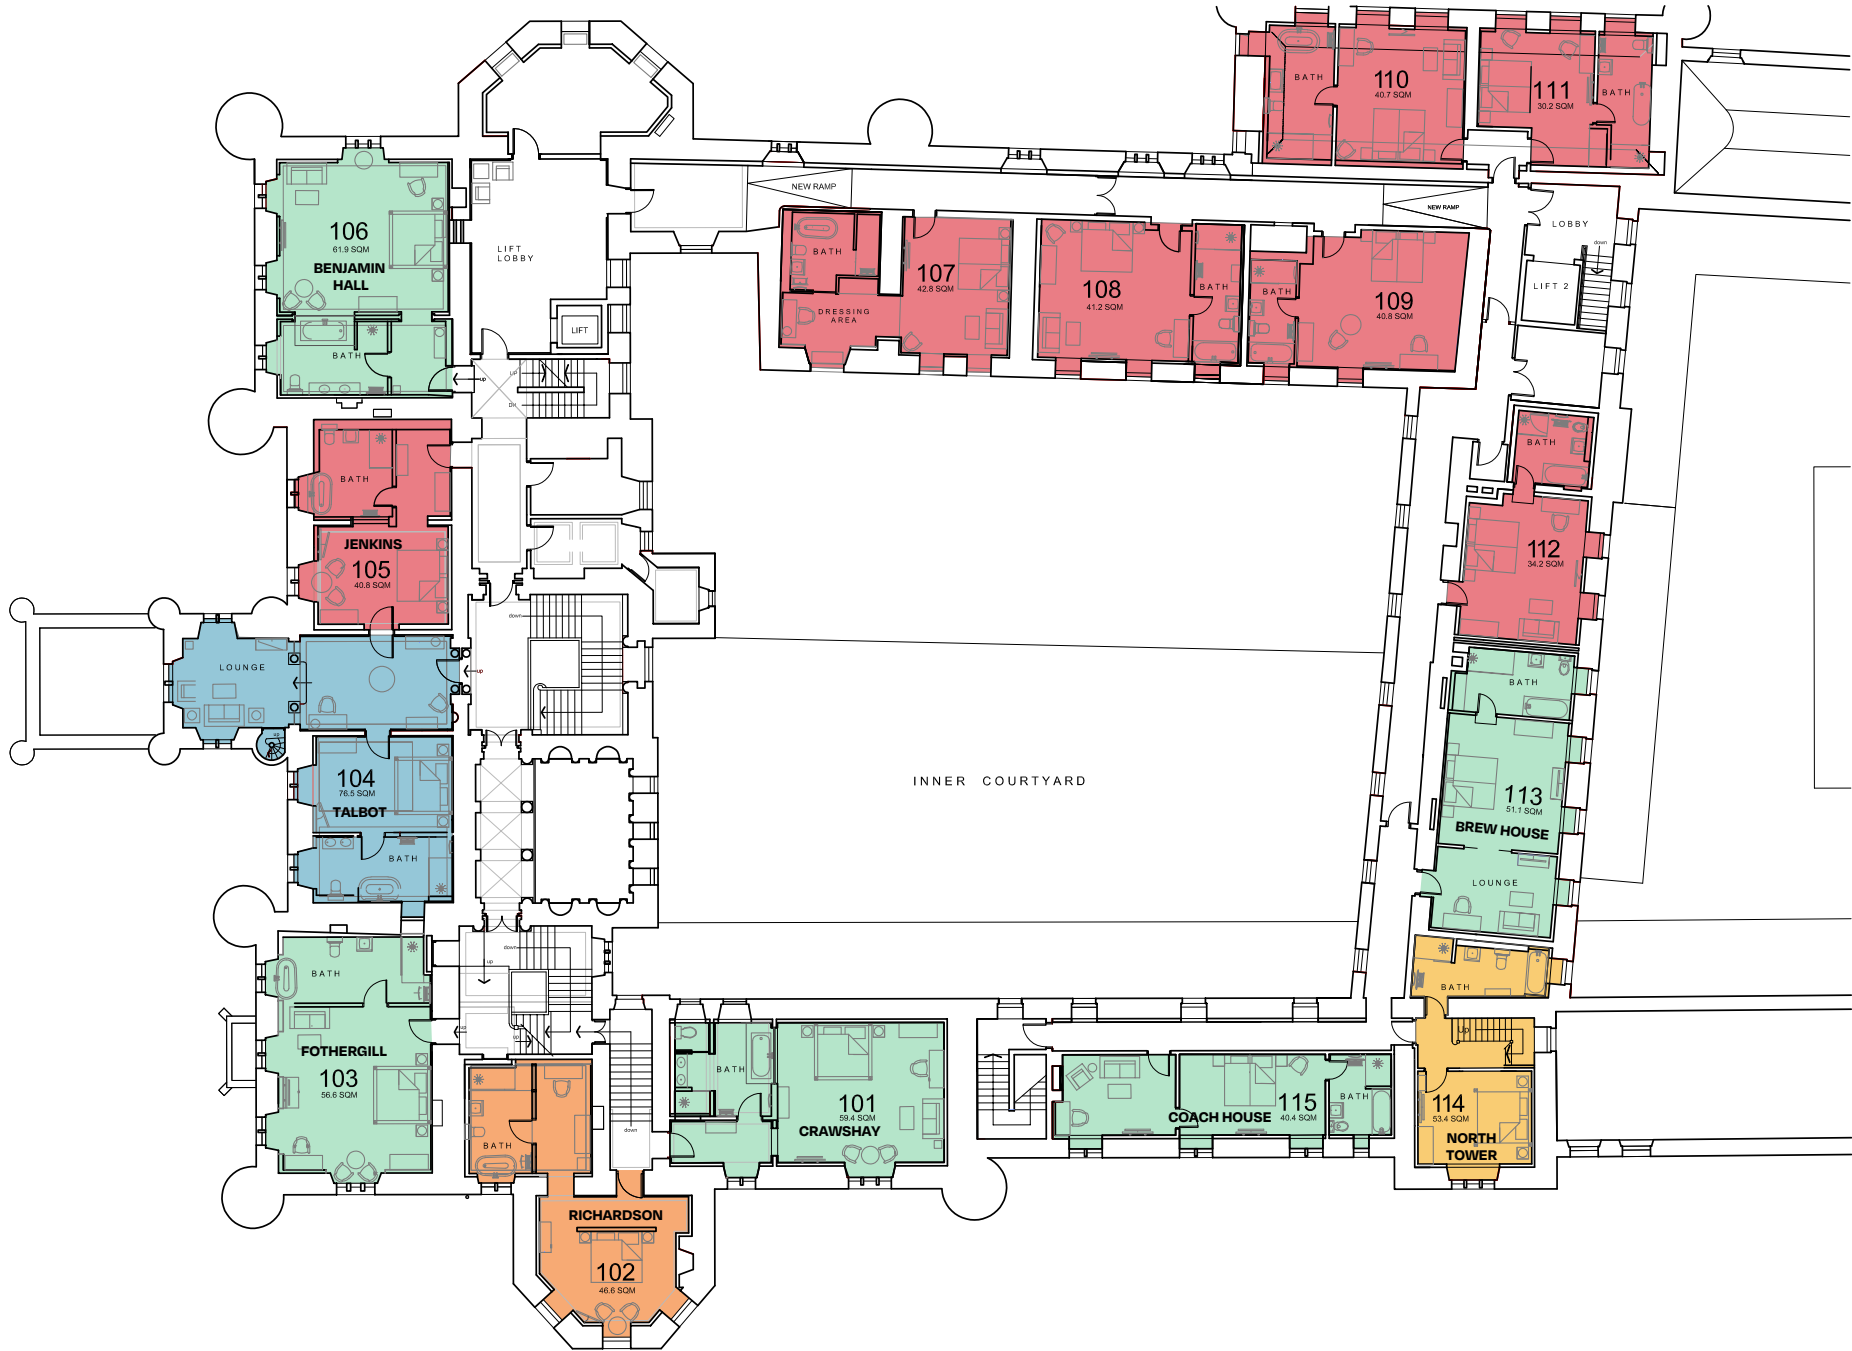

FIRST FLOOR