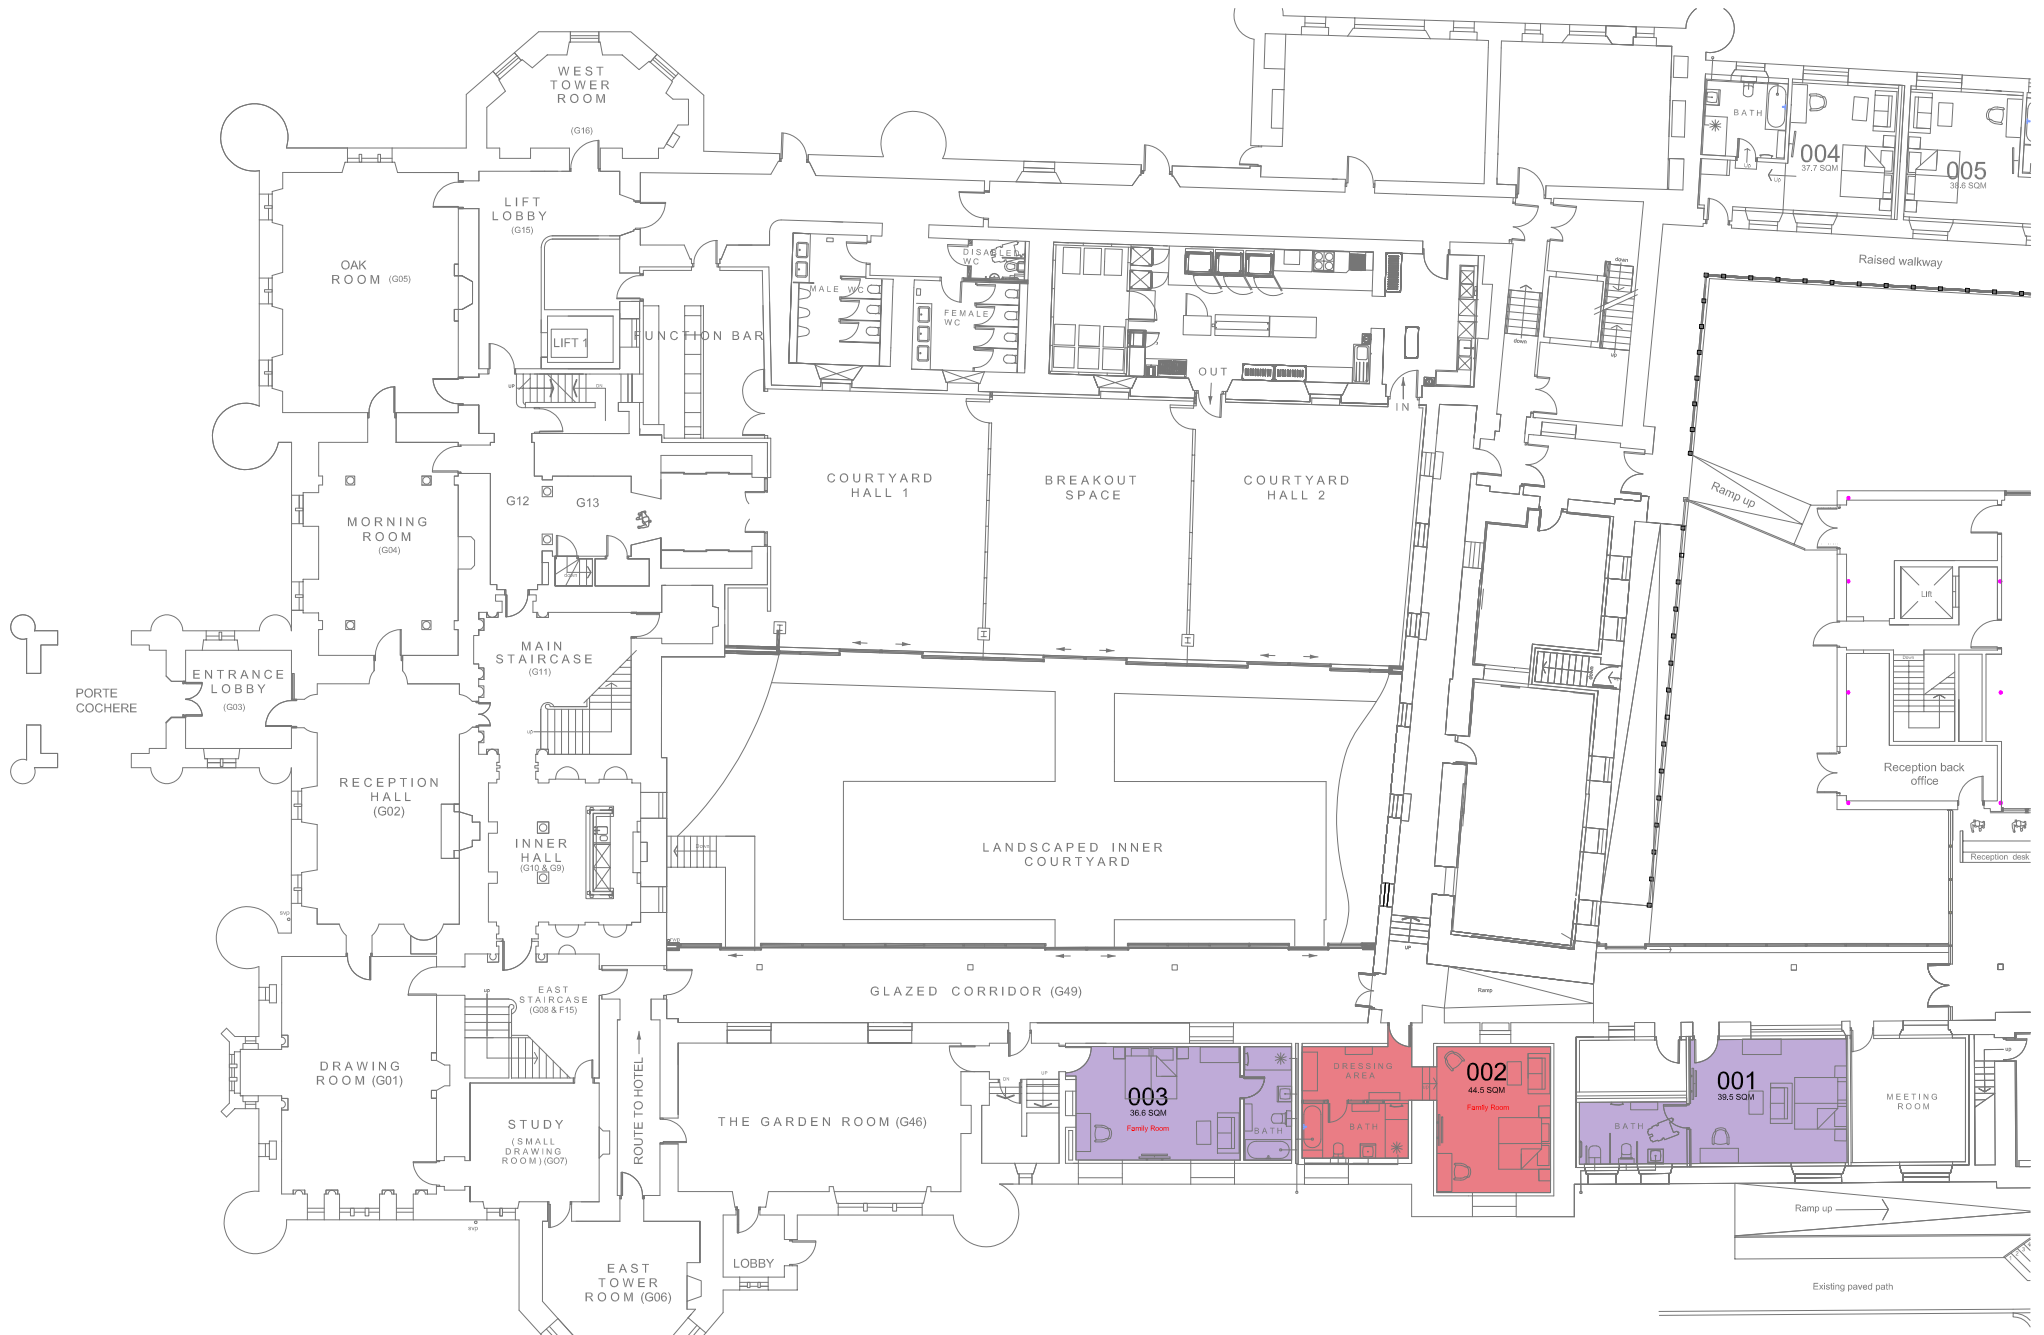

GROUND FLOOR